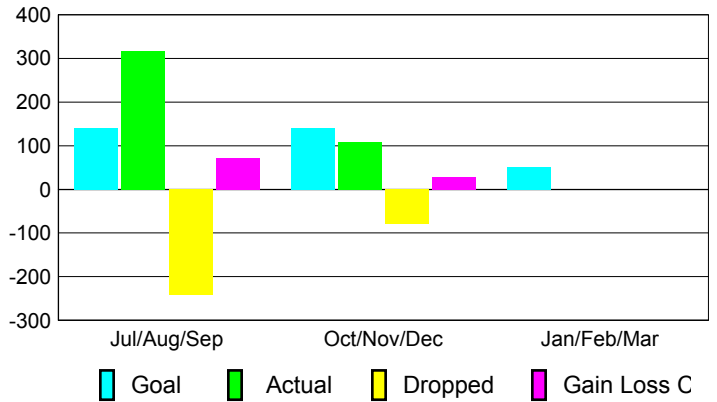

Membership Results 2012-2013

Goal, New, Dropped, Gain/Loss

Comparison of Membership Gain/Loss

Current Year Compared to the Previous Year