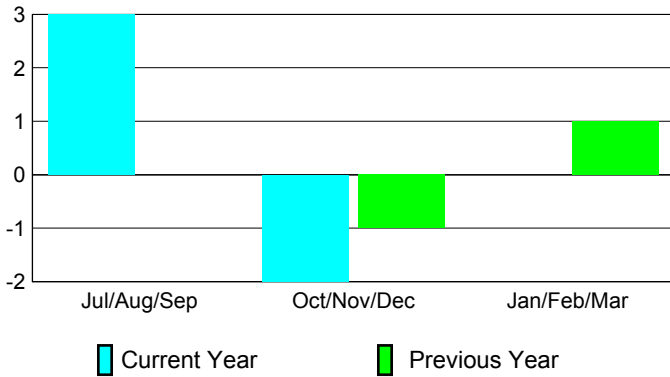

2012-2013 GMT Reports for District (or Undistricted) **District 323 B**

GMT: KAMLESH JAIN

Location: INDIA

GMT CA: 6

CLUBS

Club Results
2012-2013

Clubs
2011-2012

Month	New Club Goal	Actual New Clubs	Actual Dropped Clubs	Gain/Loss of Clubs	Gain/Loss of Clubs
Jul/Aug/Sep	2	3	0	3	0
Oct/Nov/Dec	2	0	-2	-2	-1
Jan/Feb/Mar	1				1
Totals	5	3	-2	1	0

Club Results 2012-2013

Goal, New, Dropped, Gain/Loss

Comparison of Club Gain/Loss

Current Year Compared to the Previous Year

YTD Status Quo Clubs 2012-2013

Status Quo Clubs Compared to Status Quo Members

MEMBERSHIP