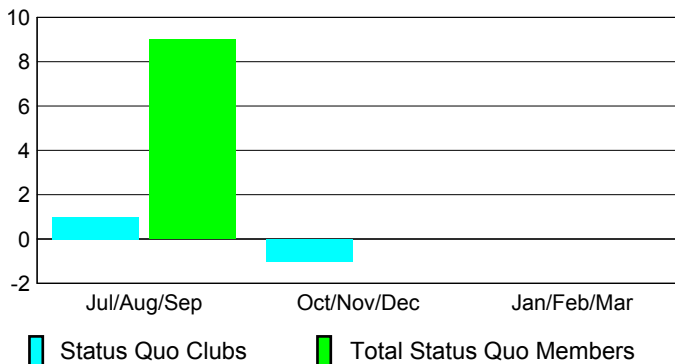

Club Results 2012-2013

Goal, New, Dropped, Gain/Loss

Comparison of Club Gain/Loss

Current Year Compared to the Previous Year

YTD Status Quo Clubs 2012-2013

Status Quo Clubs Compared to Status Quo Members

MEMBERSHIP

Membership Results
2012-2013

Membership
2011-2012

Month	Net Memb Goal	Actual New Memb	Actual Dropped Memb	Gain/Loss of Memb	Gain/Loss of Memb
Jul/Aug/Sep	140	316	-243	73	176
Oct/Nov/Dec	140	109	-80	29	-10
Jan/Feb/Mar	50				224
Totals	330	425	-323	102	390