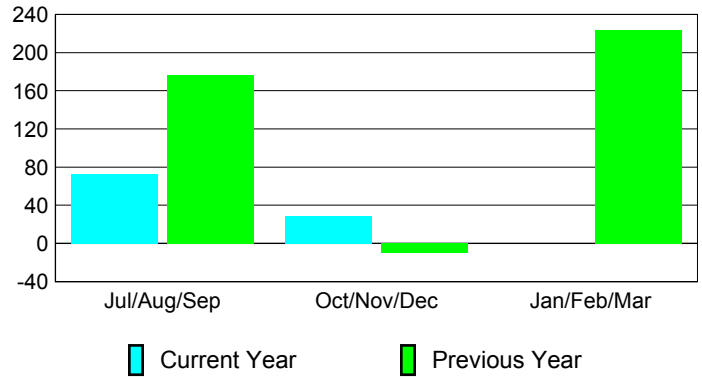

Membership Results
2012-2013

Membership
2011-2012

Month	Net Memb Goal	Actual New Memb	Actual Dropped Memb	Gain/Loss of Memb	Gain/Loss of Memb
Jul/Aug/Sep	140	316	-243	73	176
Oct/Nov/Dec	140	109	-80	29	-10
Jan/Feb/Mar	50				224
Totals	330	425	-323	102	390

Membership Results 2012-2013

Goal, New, Dropped, Gain/Loss

Comparison of Membership Gain/Loss

Current Year Compared to the Previous Year

Gender Comparison 2012-2013

Jul/Aug/Sep

Oct/Nov/Dec

Jan/Feb/Mar