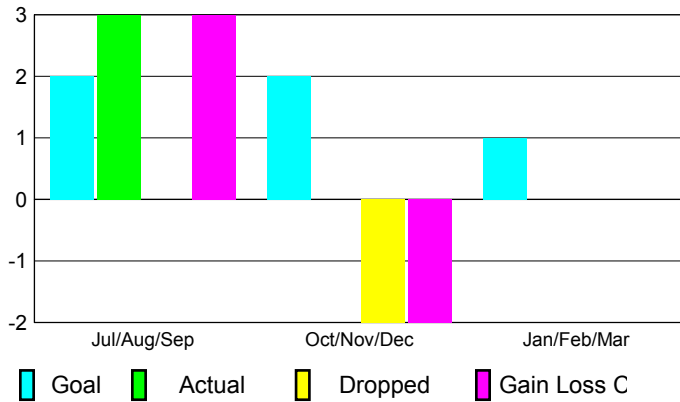

2012-2013 GMT Reports for District (or Undistricted) **District 323 B**

GMT: KAMLESH JAIN

Location: INDIA

GMT CA: 6

CLUBS

Club Results
2012-2013

Clubs
2011-2012

Month	New Club Goal	Actual New Clubs	Actual Dropped Clubs	Gain/Loss of Clubs	Gain/Loss of Clubs
Jul/Aug/Sep	2	3	0	3	0
Oct/Nov/Dec	2	0	-2	-2	-1
Jan/Feb/Mar	1				1
Totals	5	3	-2	1	0

Club Results 2012-2013

Goal, New, Dropped, Gain/Loss

Comparison of Club Gain/Loss

Current Year Compared to the Previous Year

YTD Status Quo Clubs 2012-2013

Status Quo Clubs Compared to Status Quo Members

MEMBERSHIP